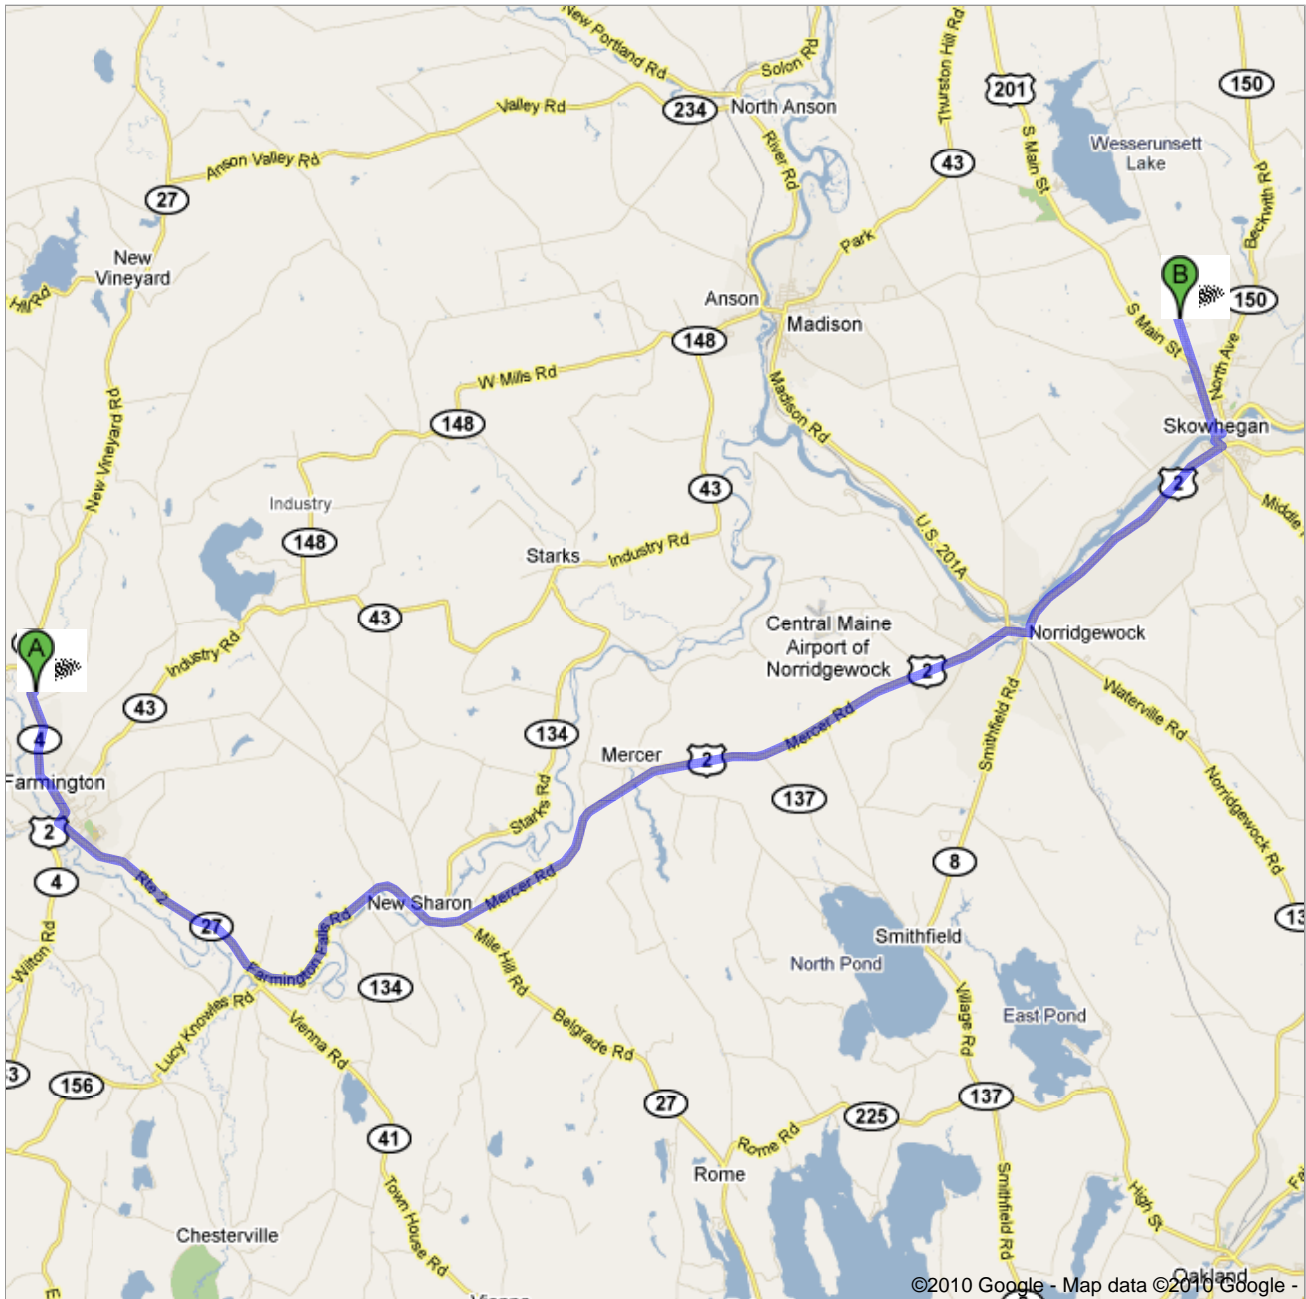

Directions to E Madison Rd
32.1 mi – about 49 mins
Franklin County Jail to Somerset County Jail

**Franklin County Jail**

121 County Way, Farmington, ME 04938-5200 - (207) 778-3032

- | | | |
|--|---|-----------------------------|
| | 1. Head west on County Way toward ME-27 S/ME-4 S/Fairbanks Rd | go 394 ft
total 394 ft |
| | 2. Turn left at ME-27 S/ME-4 S/Fairbanks Rd
Continue to follow ME-27 S/ME-4 S
About 6 mins | go 2.4 mi
total 2.5 mi |
| | 3. Turn right at Main St | go 0.2 mi
total 2.7 mi |
| | 4. Turn left at Hill St
About 1 min | go 410 ft
total 2.8 mi |
| | 5. Continue onto US-2 E/Farmington Falls Rd/Rte 2
Continue to follow US-2 E
About 26 mins | go 21.6 mi
total 24.4 mi |
| | 6. Turn left at Skowhegan Rd/U.S. 201A S
Continue to follow U.S. 201A S
About 7 mins | go 5.0 mi
total 29.4 mi |
| | 7. Turn left at Island Ave/Main St
About 2 mins | go 0.3 mi
total 29.7 mi |
| | 8. Continue onto Water St | go 0.1 mi
total 29.8 mi |
| | 9. Turn left at Water St
About 1 min | go 82 ft
total 29.8 mi |
| | 10. Turn left at Court St | go 23 ft
total 29.8 mi |
| | 11. Take the 1st right onto Russell St | go 0.1 mi
total 29.9 mi |
| | 12. Turn right at Madison Ave
About 2 mins | go 1.2 mi
total 31.2 mi |
| | 13. Keep right at the fork
About 3 mins | go 0.9 mi
total 32.1 mi |

E Madison Rd

These directions are for planning purposes only. You may find that construction projects, traffic, weather, or other events may cause conditions to differ from the map results, and you should plan your route accordingly. You must obey all signs or notices regarding your route.